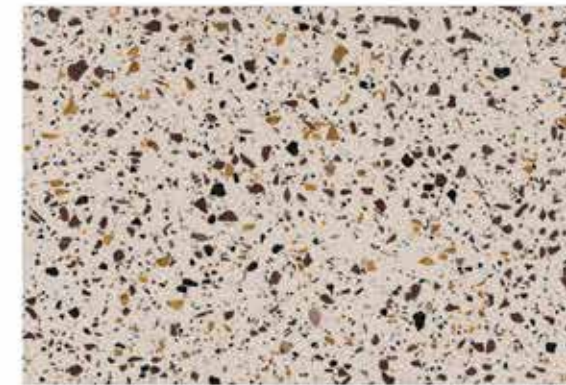

Argentino Black

Black Pearl

Vanila Black

Fibus Black

Do Enjoy the TRANQUILITY
beneath your feet.

Canterbury

Cement Grey

Starry Light

Avalanche

Gold Sand

Rain Force

William Grey

Terrazo Forest

Terrazo Sapphire

Terrazo Elegrate

Terrazo Elegrate at Kitchen Counter

Thickness :
30 MM | 20 MM | 15 MM

Size :
900 MM x 3200 MM | 800 MM x 3200 MM

Purple

Brown

Aqua Green

Pink

Perry Green

Yellow